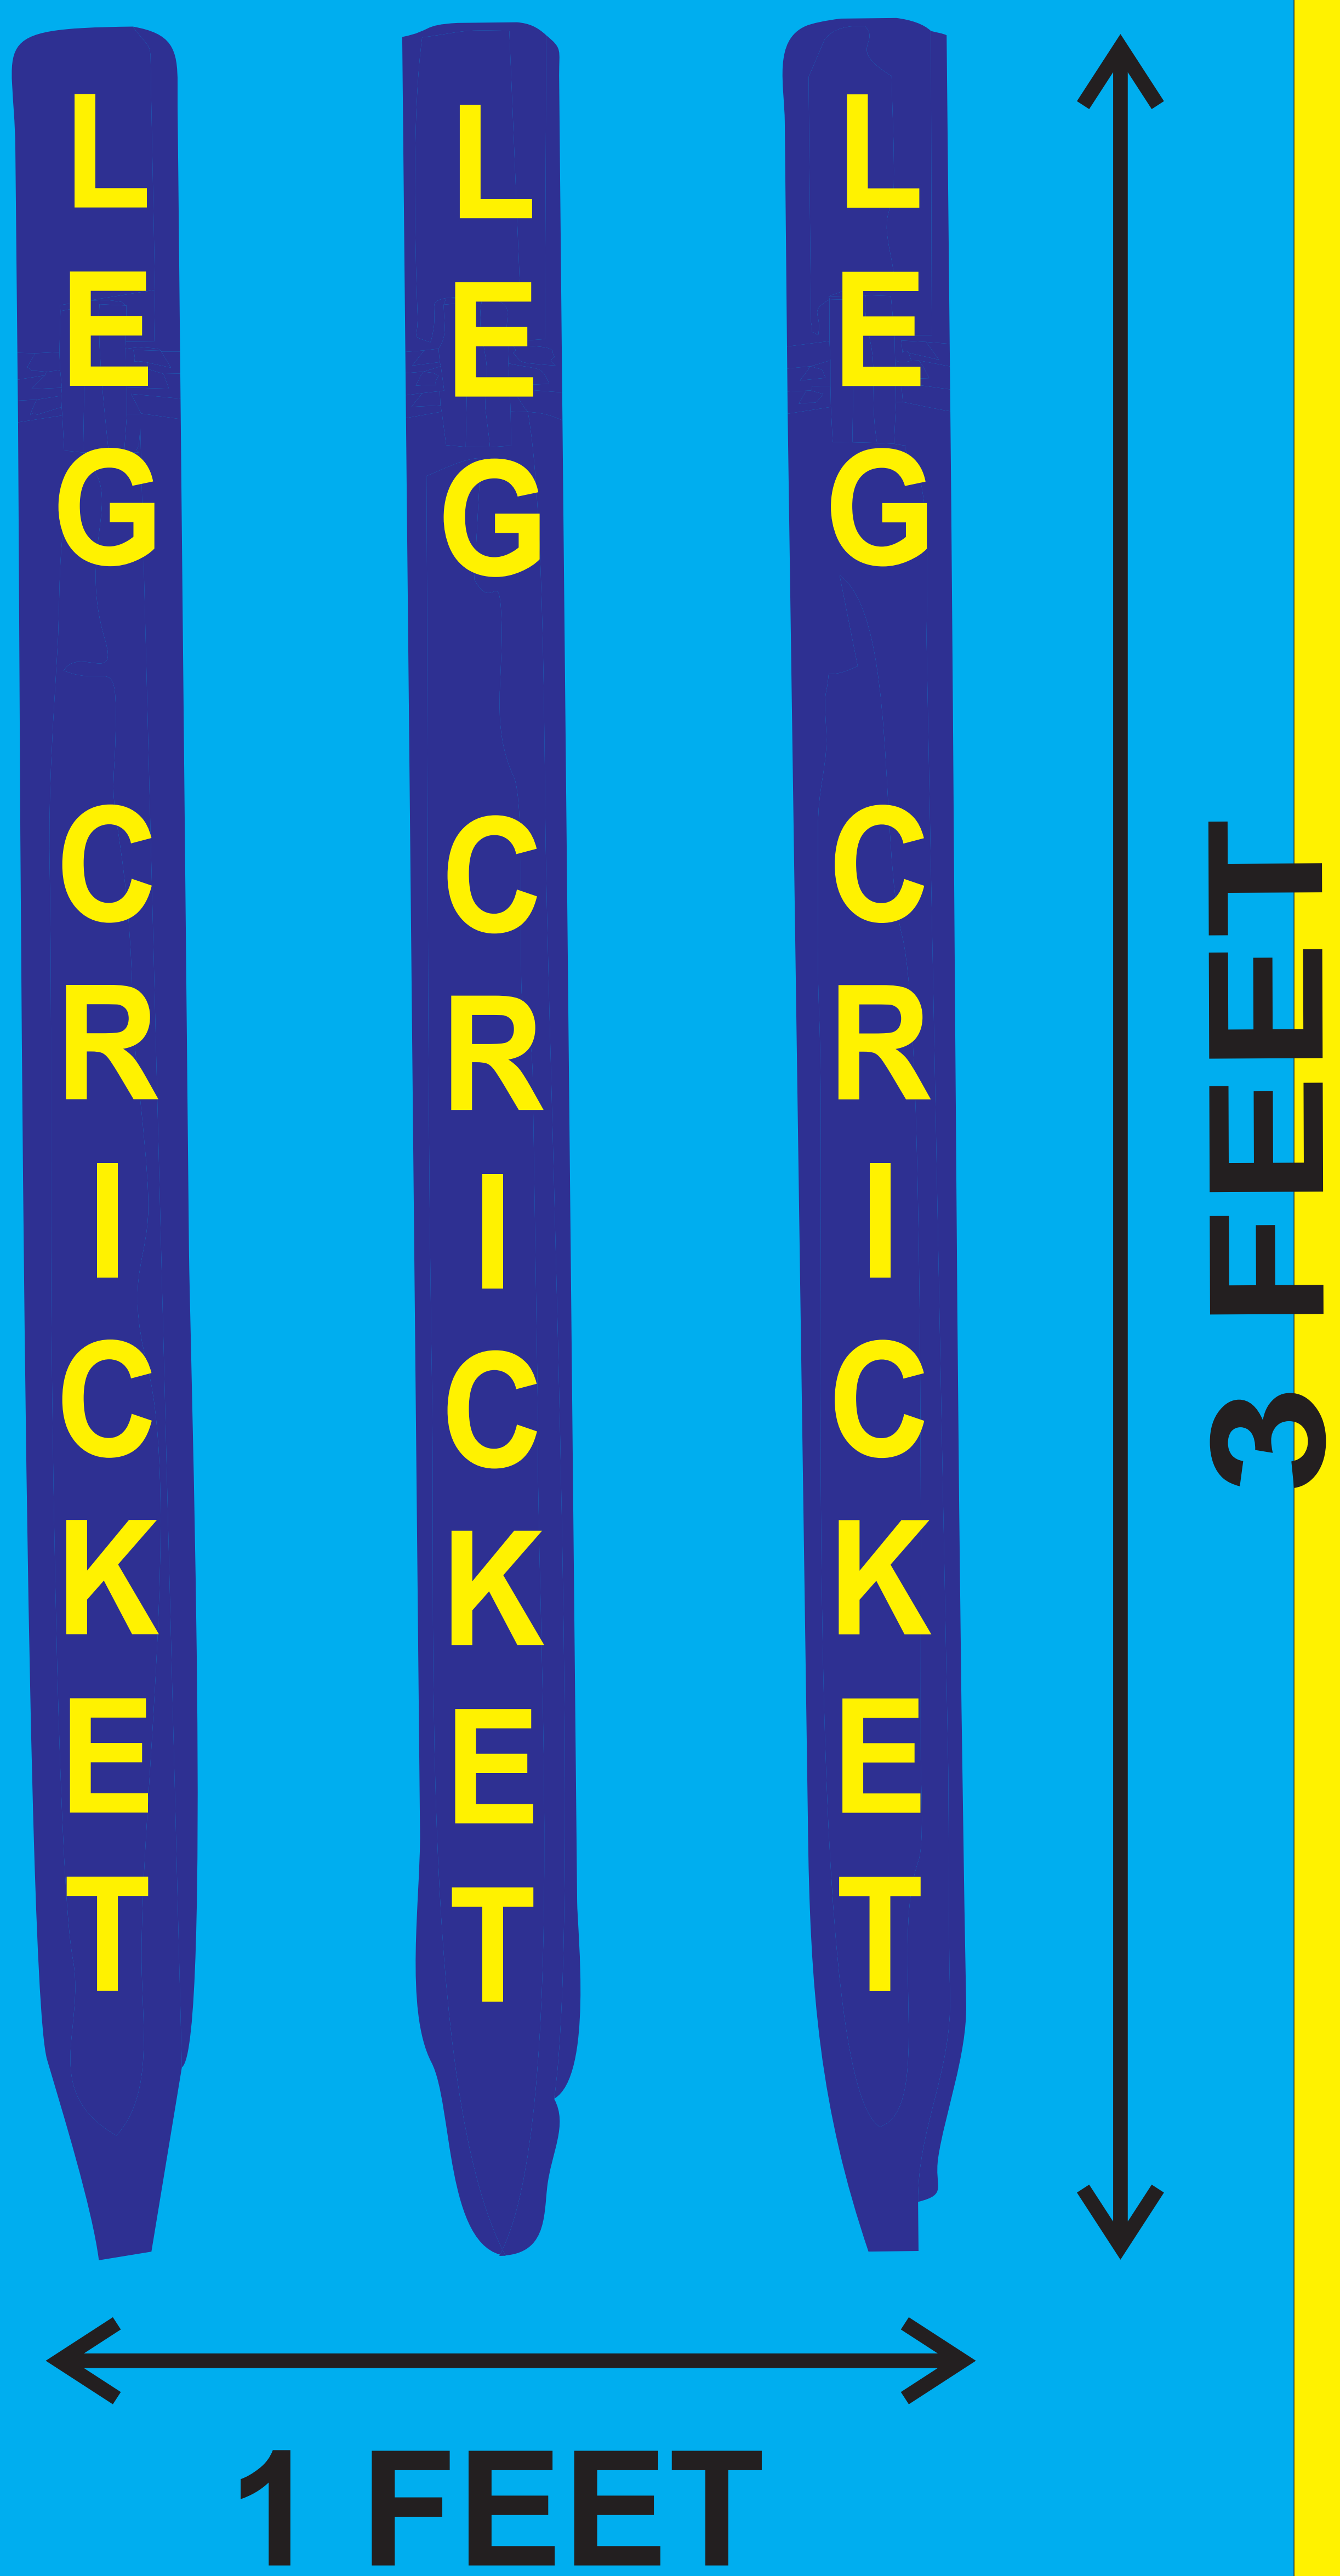

लेग क्रिकेट (LEG CRICKET)

PITCH

WICKET

BOUNDRI